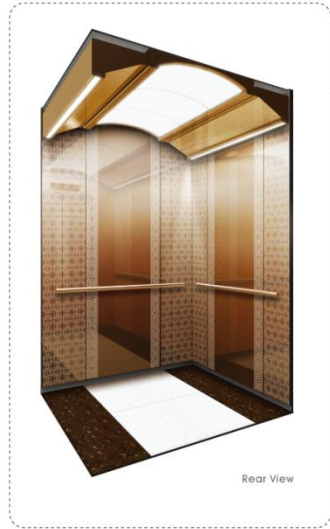

ELS-TB:07

Specification

CAGE DESIGN

CEILING : ELC-00(Framed Steel)

DOOR : STS Mirror + Etching-TI-Bronze

WALL : STS Mirror + Etching-TI-Bronze

HANDRAIL : Tige

FLOOR : 탄성복합재

ENTRANCE DESIGN

JAMB : STS Mirror + TI-Bronze

DOOR : STS Mirror + Etching-TI-Bronze

Rear View