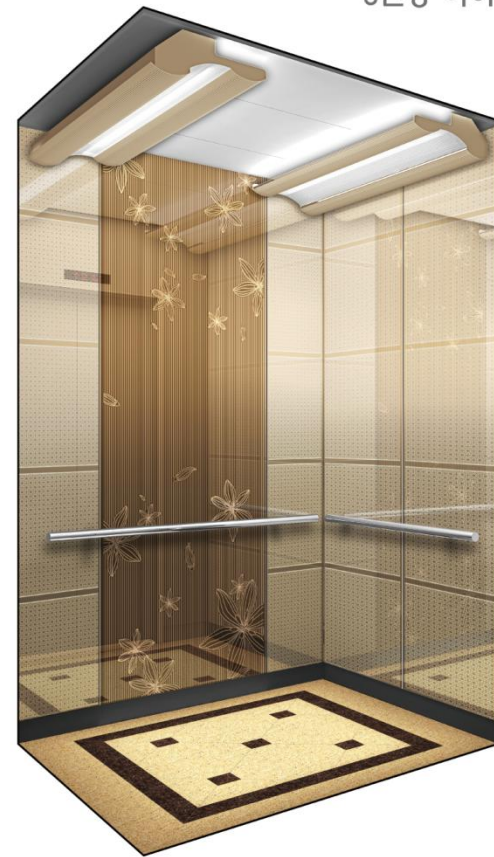

ELS2-HG:22

HigiGlossy

Specification

CAGE DESIGN

CEILING : ELC2-012(알루미늄 브론즈/아크릴)
DOOR : High Glossy(Graphic)
WALL : High Glossy(Graphic), Mirror Trim
HANDRAIL: 1Pipe
FLOOR: Deco Tile

ENTRANCE DESIGN

JAMB : STS Mirror
DOOR : High Glossy(Graphic)

8인승 이하

Specification

CAGE DESIGN

CEILING : ELC2-011(알루미늄 /아크릴)
DOOR : High Glossy(Graphic)
WALL : High Glossy(Graphic)
HANDRAIL: 1Pipe
FLOOR: Deco Tile

ENTRANCE DESIGN

JAMB : STS Mirror
DOOR : High Glossy(Graphic)

ELS2-HG:23

HigiGlossy