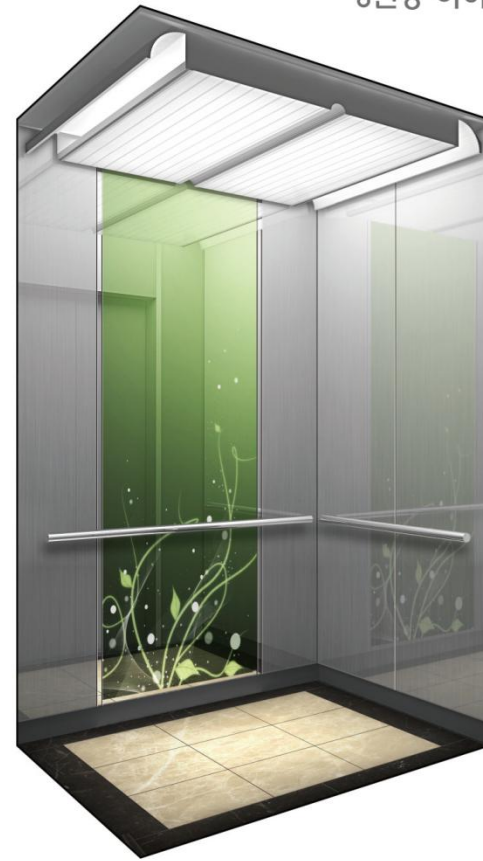

# ELS2-FG:27

Glass +STS Vibration

Rear View

8인승 이하

Rear View

8인승 이하

Front View

Entrance