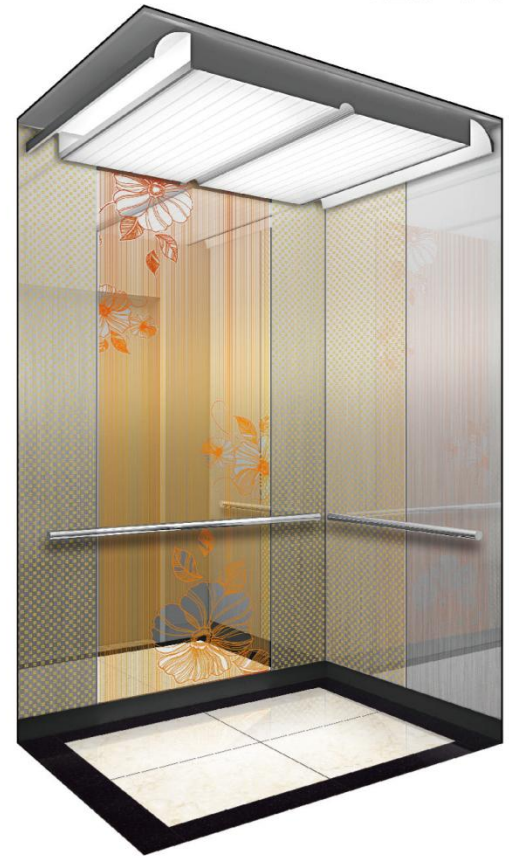

**ENTRANCE DESIGN**  
 JAMB : STS Mirror  
 DOOR : STS Mirror + Shine Metal

Rear View

8인승 이하

Front View

Entrance