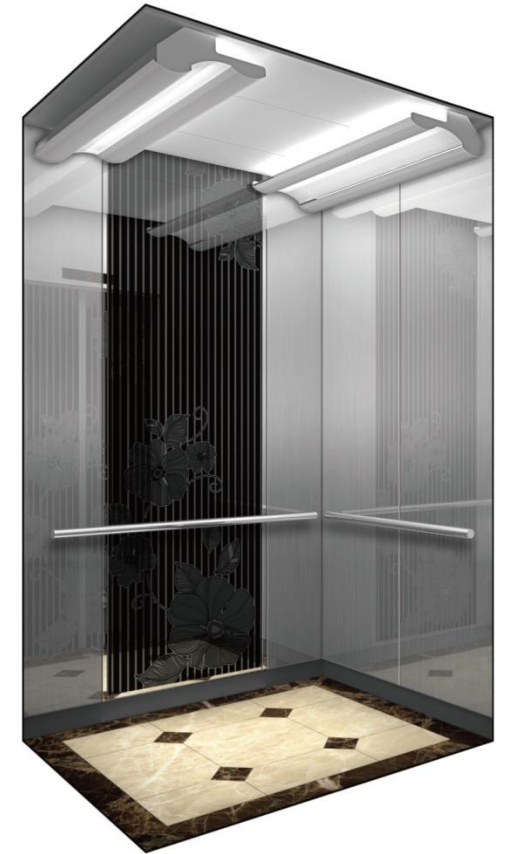

# ELS2-FG:27

Glass +STS Vibration

Rear View

8인승 이하

Rear View

8인승 이하

Front View

Entrance