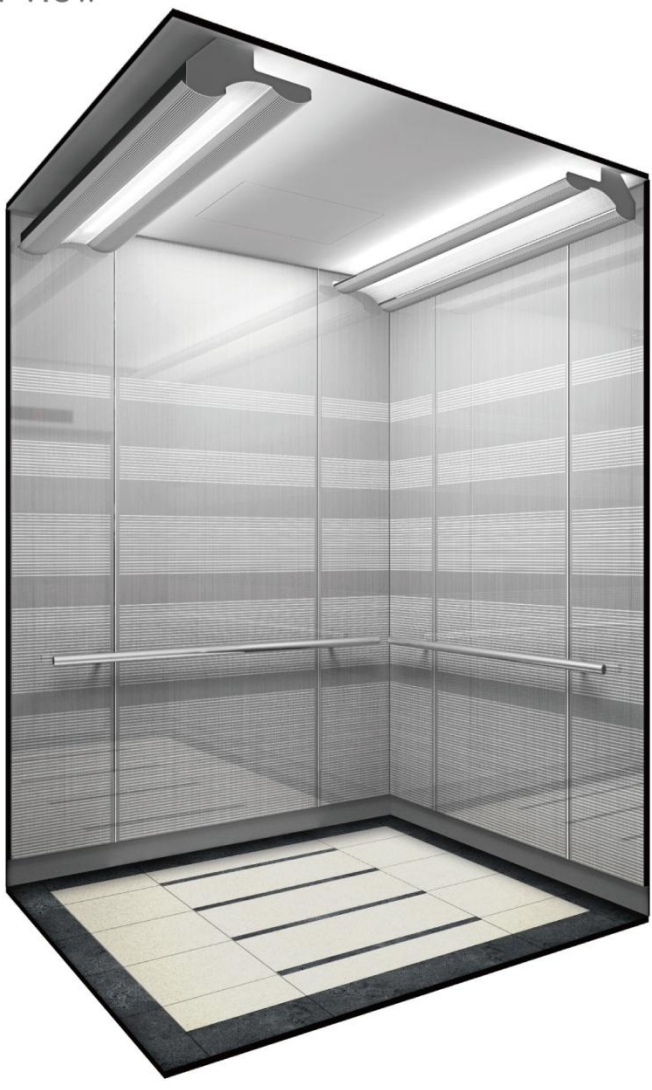

ELS2-HL:14

Stainless Hairline

Specification

CAGE DESIGN	
CEILING	: ELC2-011 (알루미늄/아크릴)
DOOR	: STS Hairline Etching
WALL	: STS Hairline Etching
HANDRAIL	: 1Pipe
FLOOR	: Deco Tile

ENTRANCE DESIGN	
JAMB	: STS Hairline
DOOR	: STS Hairline Etching

Rear View

ELS2-HL:15

Stainless Hairline

Specification

CAGE DESIGN	
CEILING	: ELC2-012 (알루미늄/아크릴)
DOOR	: STS Hairline Etching
WALL	: STS Hairline Etching
HANDRAIL	: 1Pipe
FLOOR	: Deco Tile

ENTRANCE DESIGN	
JAMB	: STS Hairline
DOOR	: STS Hairline Etching