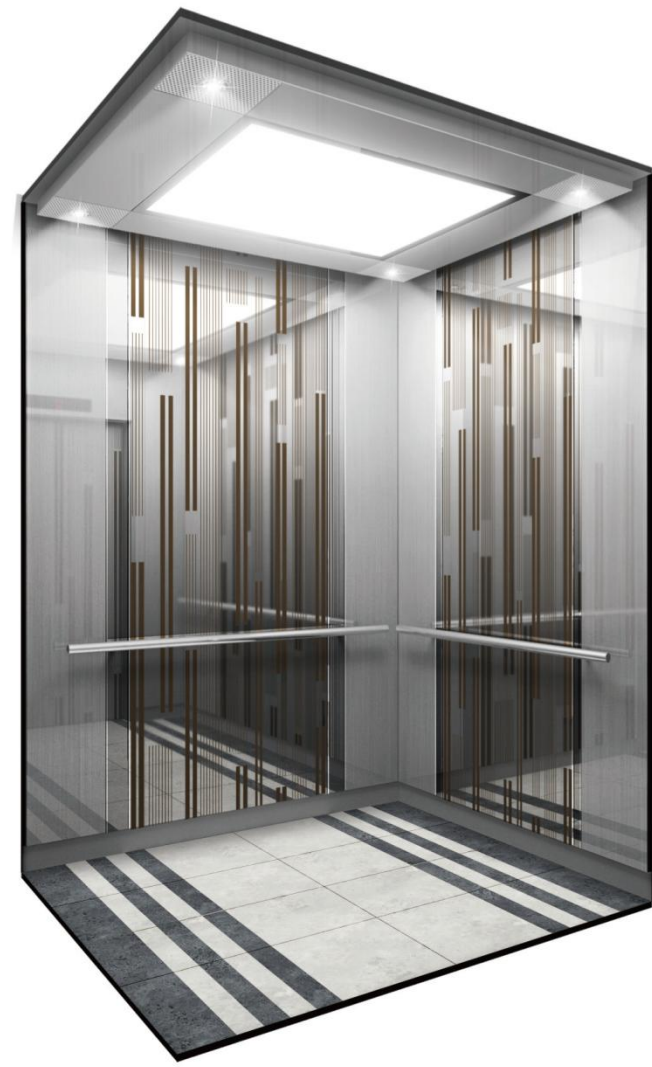

ELS2-SM:25

STS Mirror + Shine Metal

Rear View