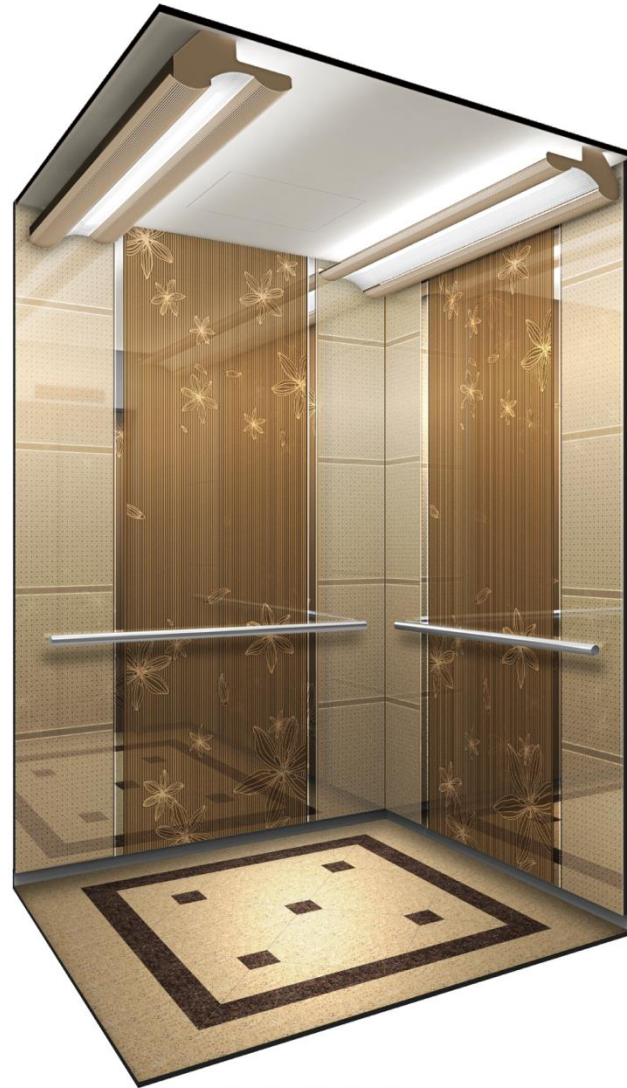

ELS2-HG:22

HigiGlossy

Specification

CAGE DESIGN

CEILING : ELC2-012(알루미늄 브론즈/아크릴)
DOOR : High Glossy(Graphic)
WALL : High Glossy(Graphic), Mirror Trim
HANDRAIL: 1Pipe
FLOOR: Deco Tile

ENTRANCE DESIGN

JAMB : STS Mirror
DOOR : High Glossy(Graphic)

Rear View