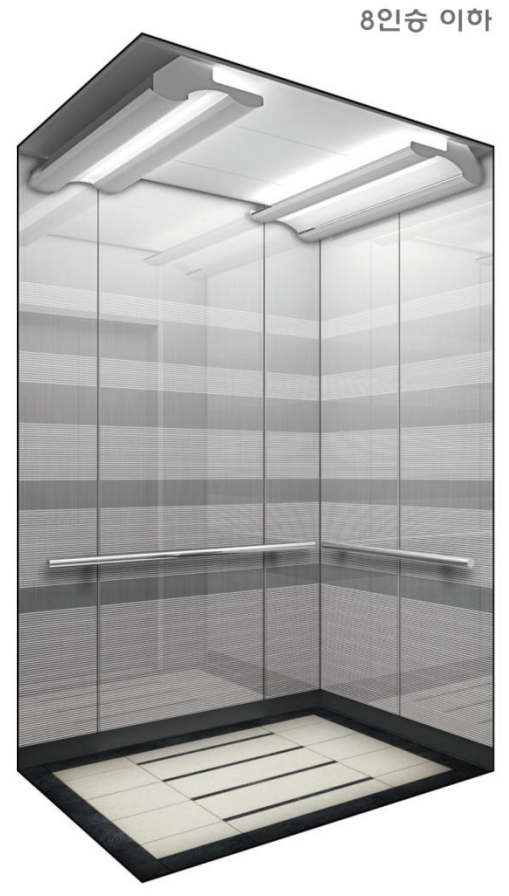

ELS2-HL:14

Stainless Hairline

Specification

CAGE DESIGN	
CEILING	: ELC2-011 (알루미늄/아크릴)
DOOR	: STS Hairline Etching
WALL	: STS Hairline Etching
HANDRAIL	: 1Pipe
FLOOR	: Deco Tile

ENTRANCE DESIGN	
JAMB	: STS Hairline
DOOR	: STS Hairline Etching

Rear View

ELS2-HL:15

Stainless Hairline

Specification

CAGE DESIGN	
CEILING	: ELC2-012 (알루미늄/아크릴)
DOOR	: STS Hairline Etching
WALL	: STS Hairline Etching
HANDRAIL	: 1Pipe
FLOOR	: Deco Tile

ENTRANCE DESIGN	
JAMB	: STS Hairline
DOOR	: STS Hairline Etching