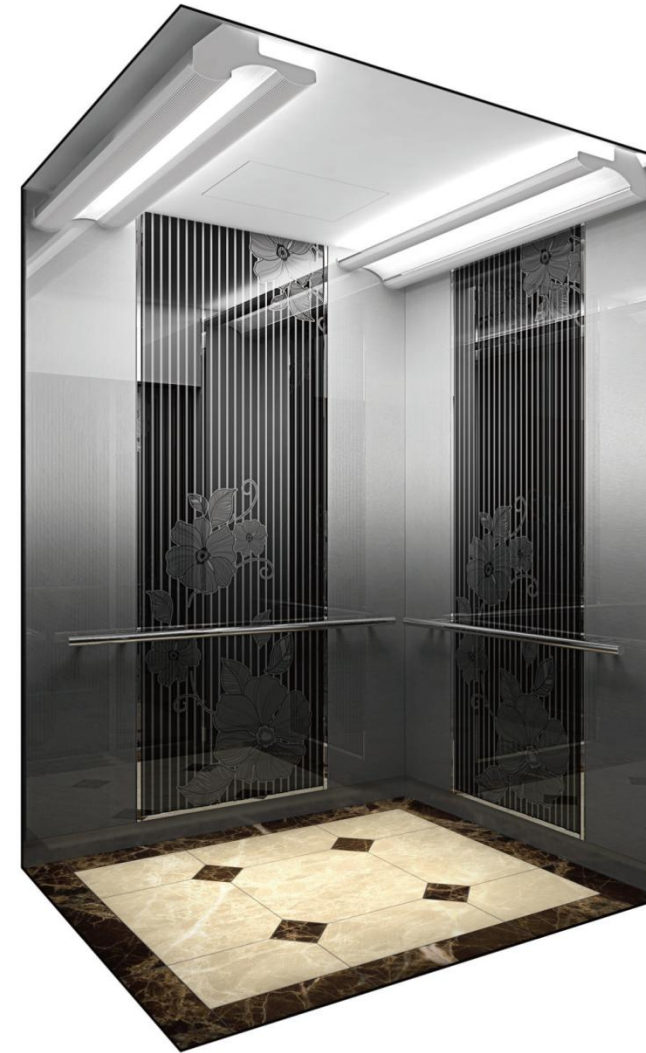

# ELS2-FG:27

Glass +STS Vibration

Rear View

8인승 이하

Rear View

8인승 이하

Front View

Entrance