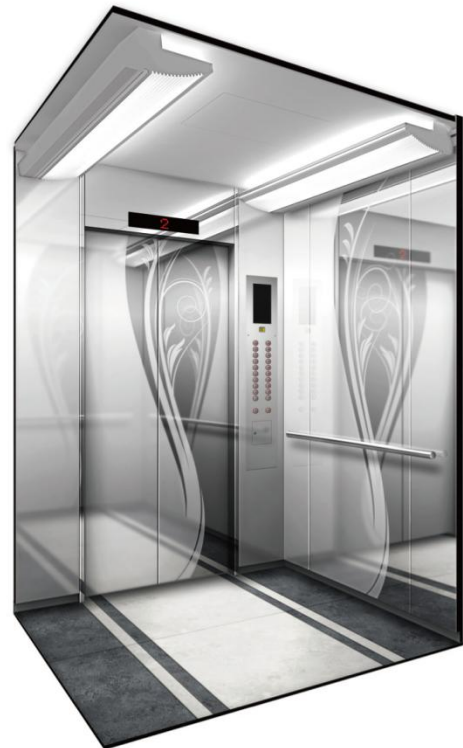

#### ENTRANCE DESIGN

JAMB : STS Mirror +Bead  
DOOR : STS Mirror

Rear View

8인승 이하

Front View

Entrance