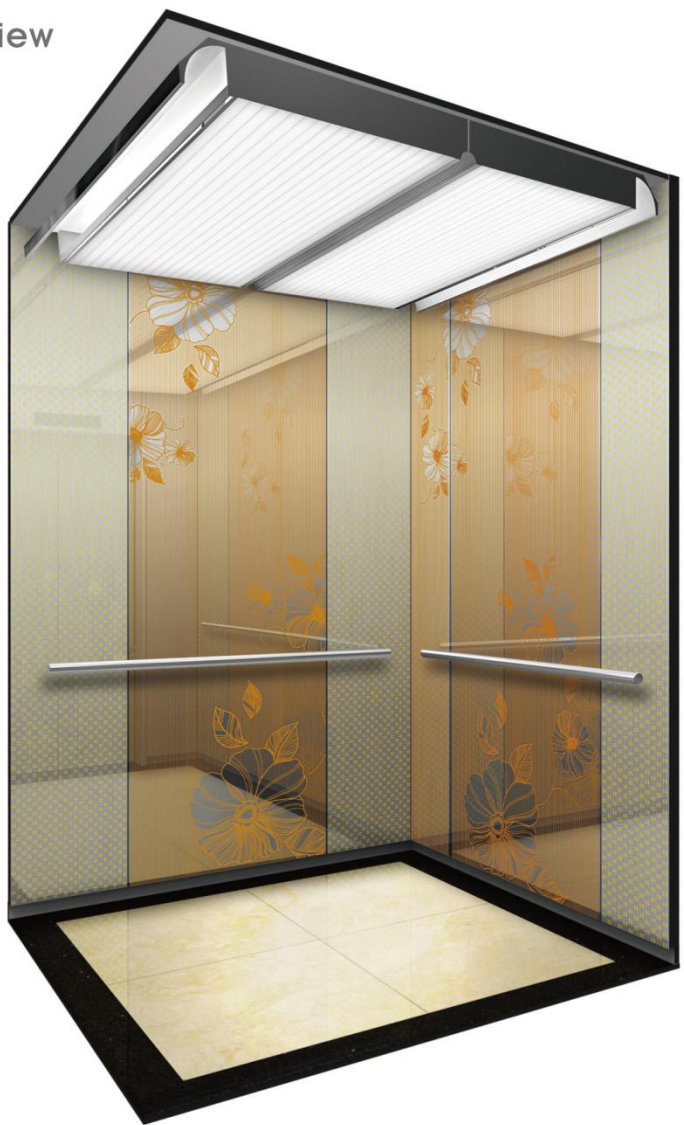

ELS2-SM:24

STS Mirror + Shine Metal

Specification

CAGE DESIGN
CEILING : ELC2-014(알루미늄 / Polygal)
DOOR : STS Mirror + Shine Metal
WALL : STS Mirror + Shine Metal
          STS Hairline + Shine Metal
HANDRAIL: 1Pipe
FLOOR: Deco Tile

ENTRANCE DESIGN
JAMB : STS Mirror
DOOR : STS Mirror + Shine Metal

Rear View